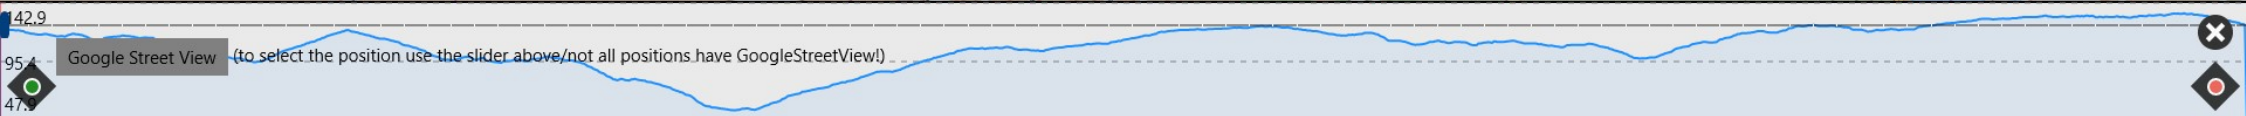

MaxAltitude: 135 - Elevation gain departure / arrival: 4 - Elevation gain min / max: 79 - MinAltitude: 56 - Distance: 9.33 km

Google Street View (to select the position use the slider above/not all positions have GoogleStreetView!)