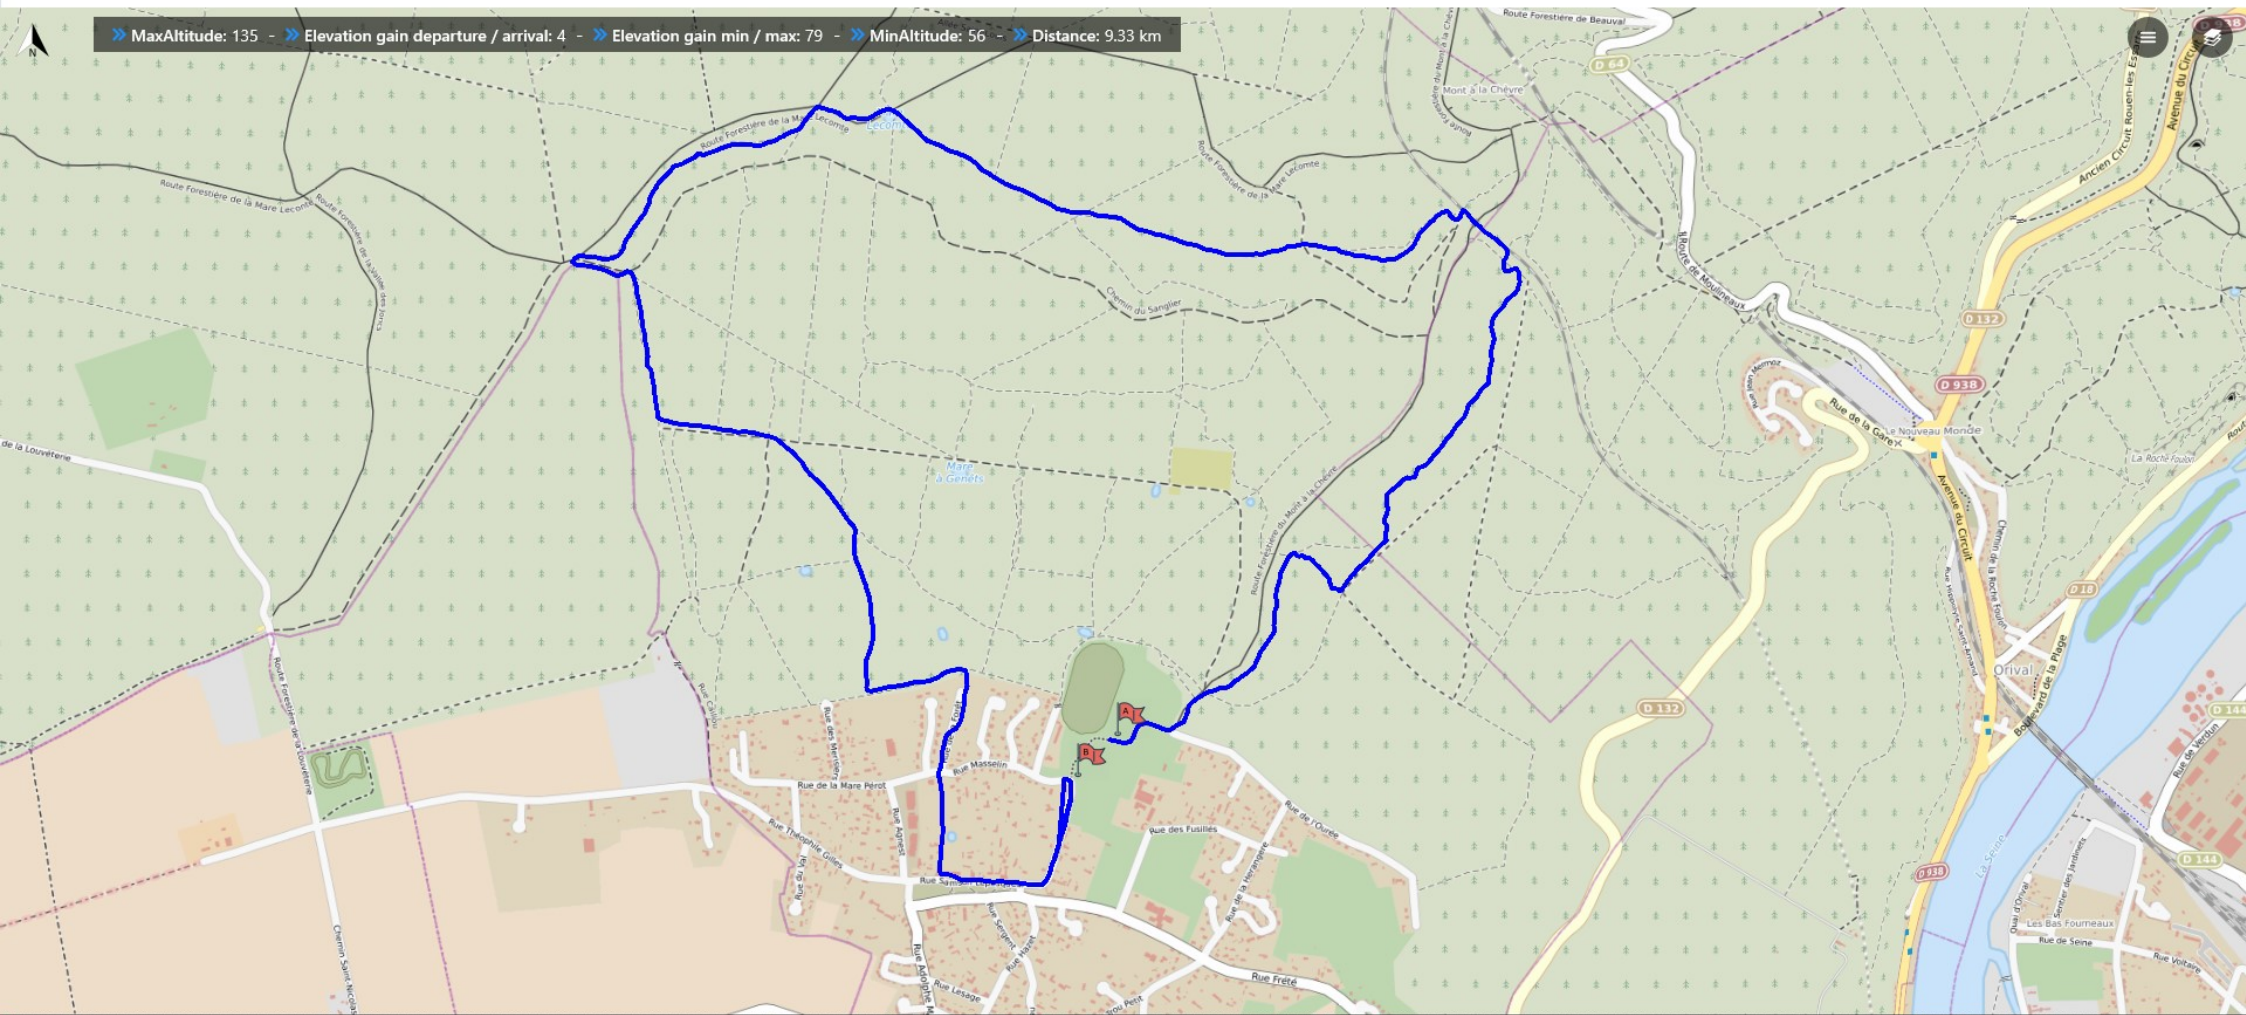

MaxAltitude: 135 - Elevation gain departure / arrival: 4 - Elevation gain min / max: 79 - MinAltitude: 56 - Distance: 9.33 km

Google Street View (to select the position use the slider above/not all positions have GoogleStreetView!)