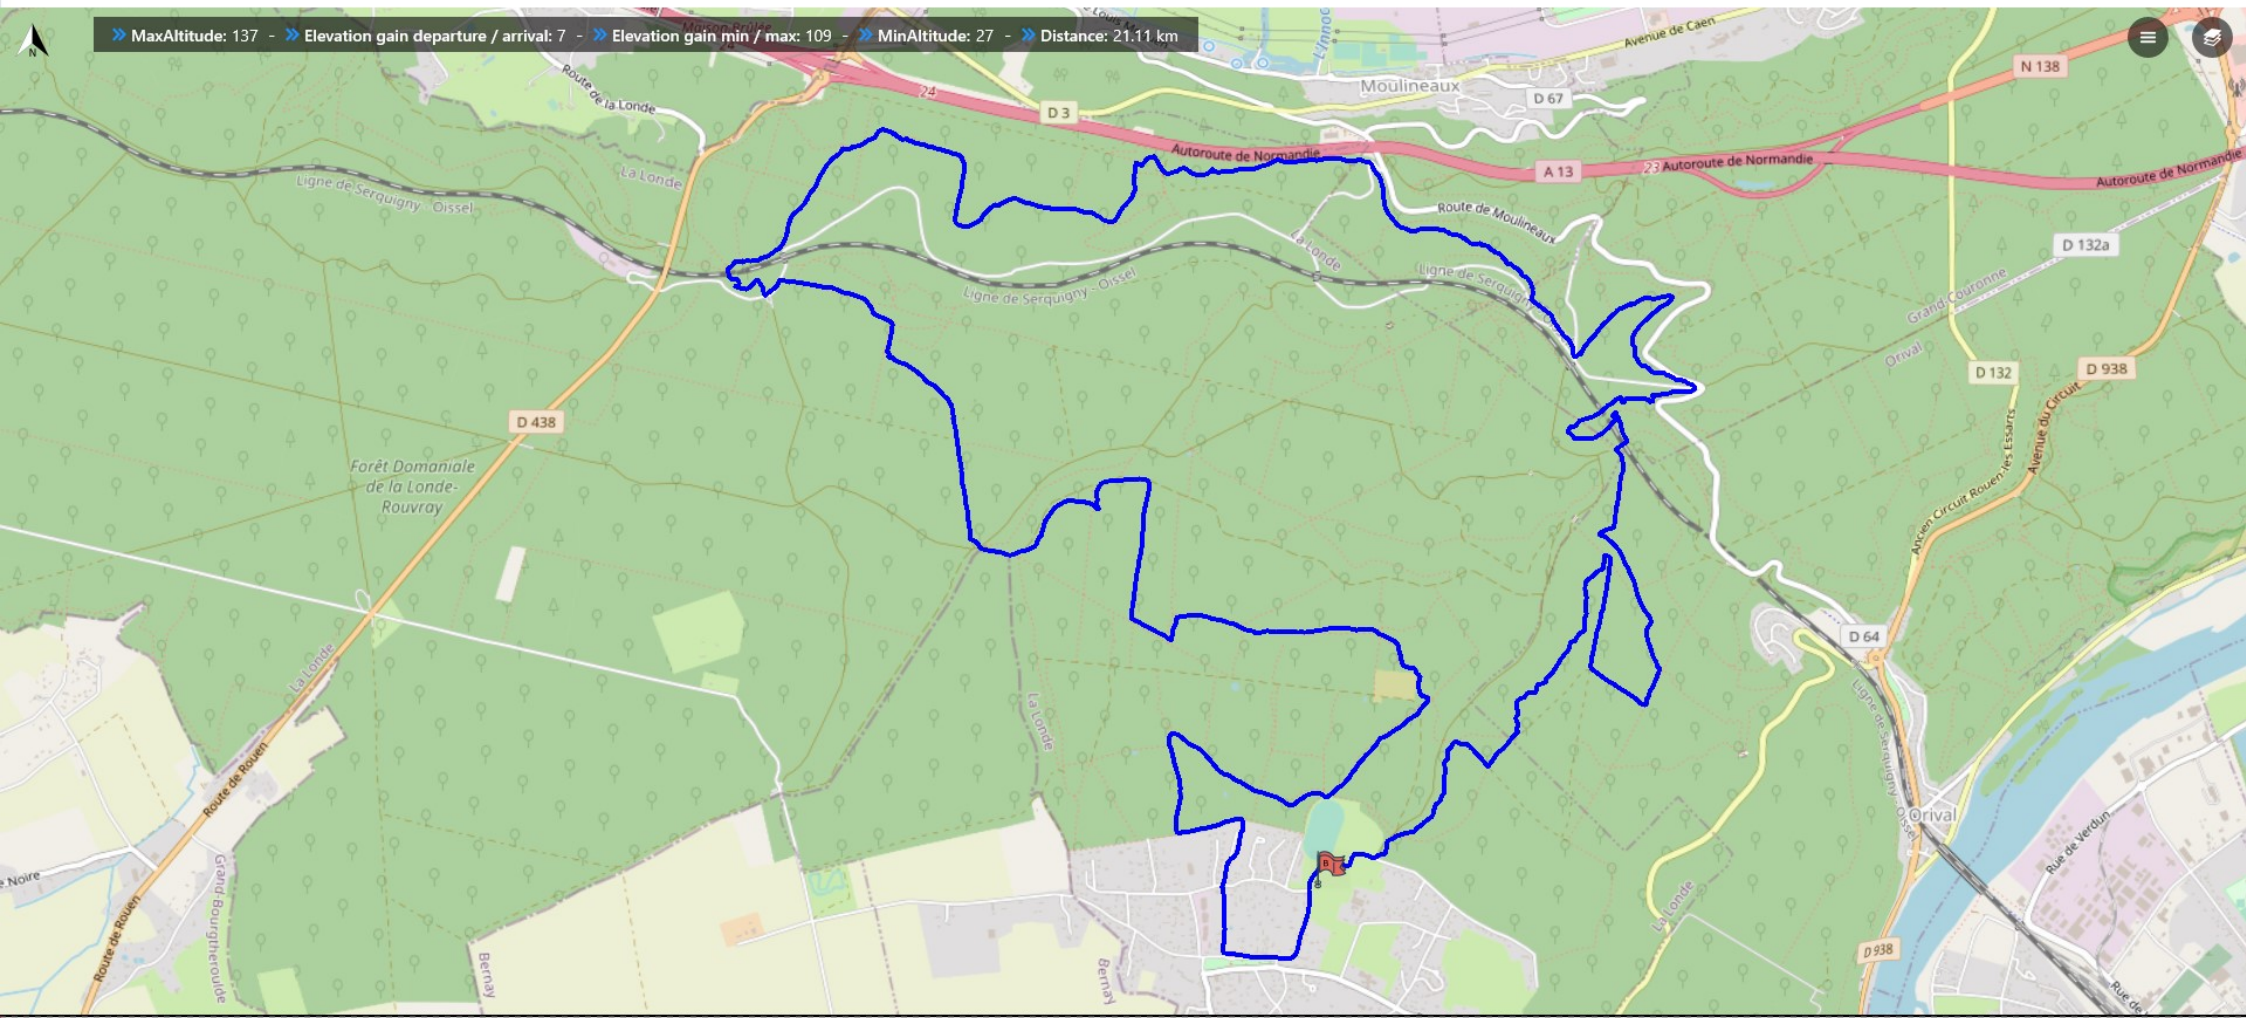

MaxAltitude: 137 - Elevation gain departure / arrival: 7 - Elevation gain min / max: 109 - MinAltitude: 27 - Distance: 21.11 km

Google Street View Altitude: 121 m